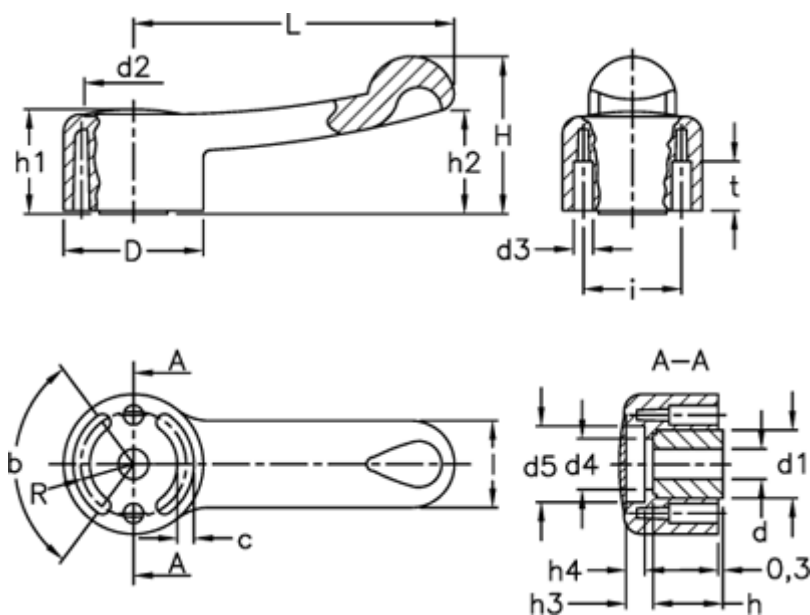

Article number: 23052121413
 Description: E+G Control lever
 ELC.110-A12-C3 grey

Measures

| | | | | | |
|-------------|------------|------|--------|---|--------|
| b (degrees) | = 125 +/-1 | d H7 | = 12 | l | = 29 |
| c | = 6.5 | H | = 54 | L | = 110 |
| D | = 46 | h | = 22.0 | R | = 17.5 |
| d1 | = 22 | h1 | = 35 | t | = 15.5 |
| d2 | = 31.5 | h2 | = 36 | | |
| d3 | = 6 | h3 | = 10.0 | | |
| d4 | = 17.0 | h4 | = 8 | | |
| d5 | = 25.5 | i | = 32 | | |